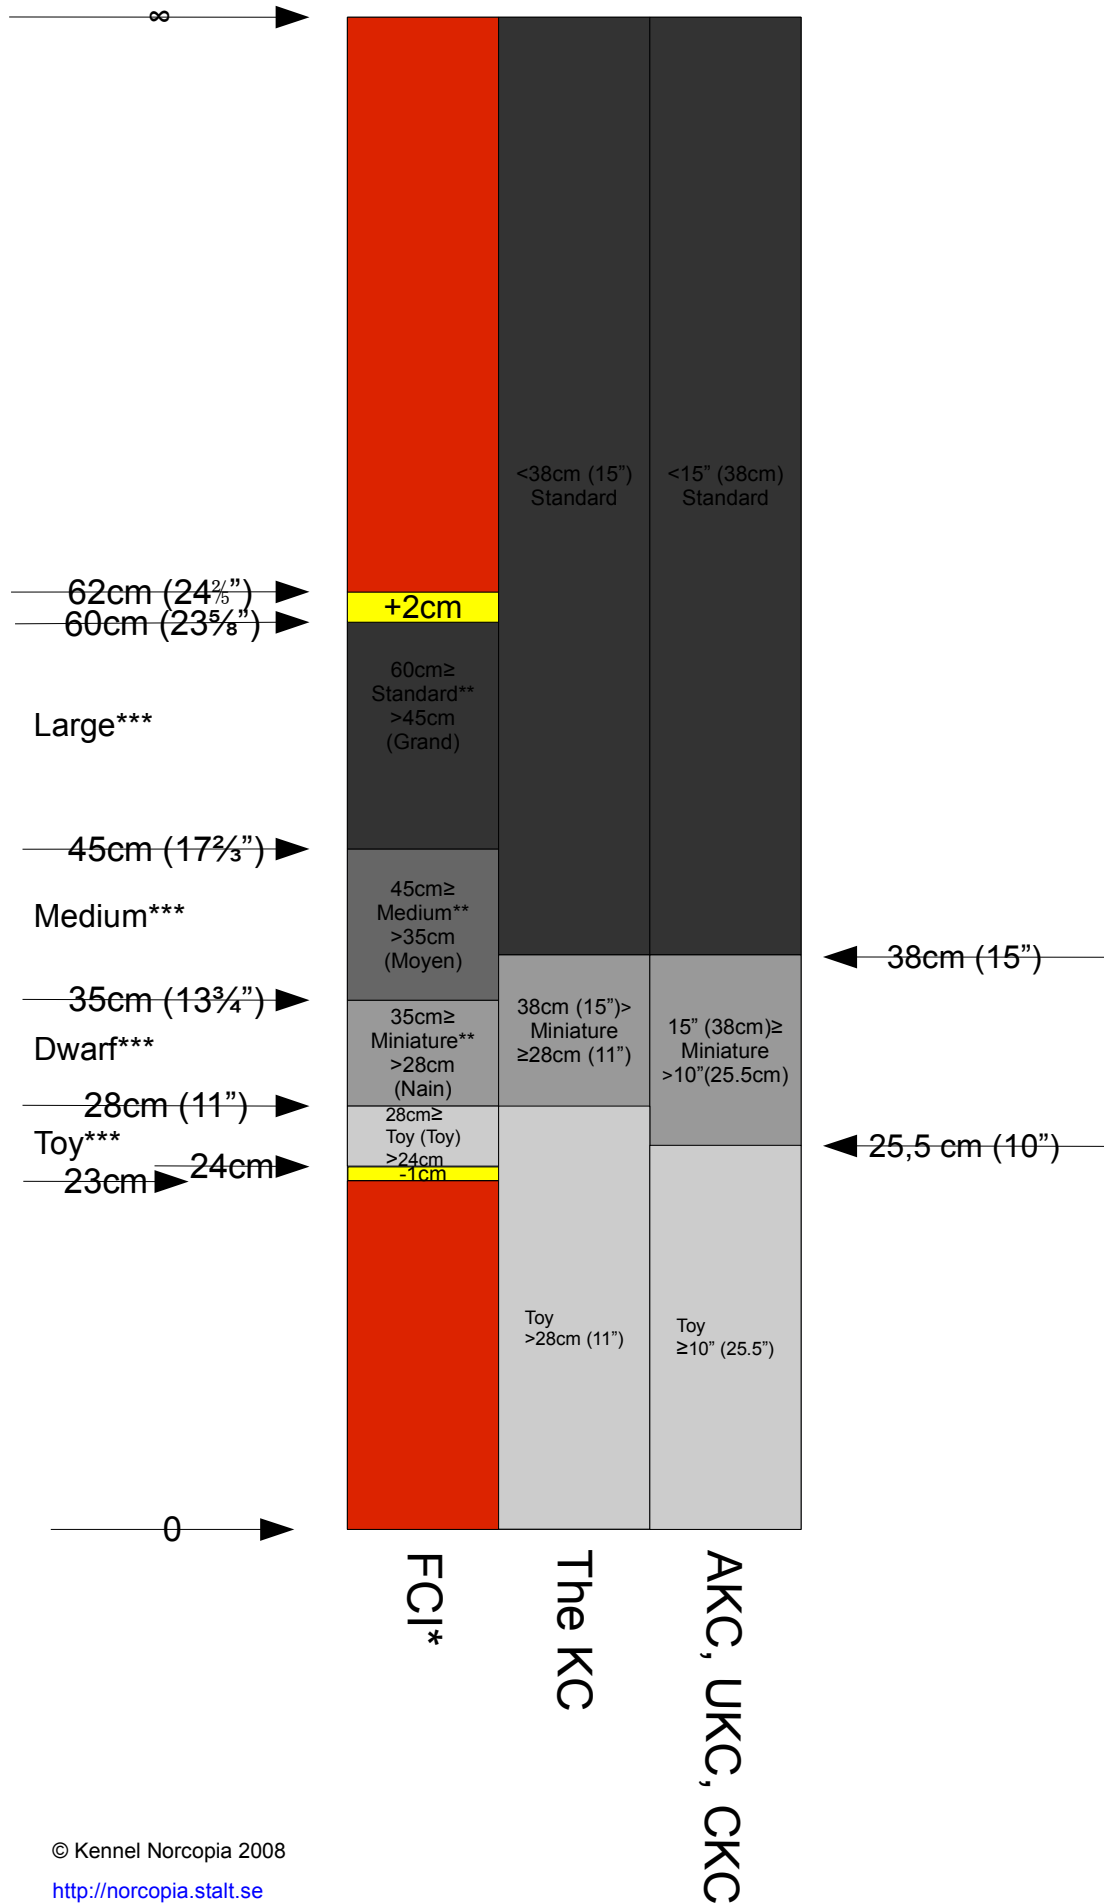

Poodle sizes

© Kennel Norcopia 2008

<http://norcopia.stalt.se>

*Excl New Zealand, Australia and South Africa. They have The KC standard.

**According to FCI's translation from French to English

*** Suggested names for FCI sizes